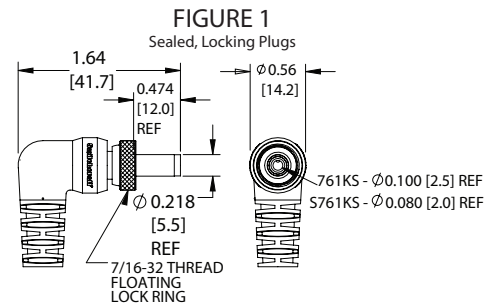

# 2-METER OFF-THE-SHELF DC POWER CABLES

## NEW PRODUCT BULLETIN 620

PART NUMBER	PLUG TYPE	DETAIL DRAWING	CURRENT RATING	SEAL RATING	PIN I.D.	CABLE DIAMETER	PLUG TIP COLOR	MATING JACK PART NUMBERS
CARA761KS07984	Right Angle	Figure 1	5 Amps	IP68	0.100	0.195	Black	L712AS, L712RAS, PCL712AS
CARAS761KS07984	Right Angle	Figure 1	5 Amps	IP68	0.080	0.195	White	L722AS, L722RAS, PCL722AS
CARAS10KS07984	Right Angle	Figure 2	11 Amps	IP68	0.080	0.204	Blue	RAPC10S, RAPC10PS, RASH10PS, RASH10S, RASM10PS, RASM10S, RASPC10PS, RASPC10S, RASSM10PS, RASSM10S, ST10U, RAPC10U
CARAS1007984	Right Angle	Figure 3	11 Amps	Unrated	0.080	0.204	Blue	RAPC10, RAPC10P, RASH10, RASH10P, RASM10, RASM10P, RASPC10, RASPC10P, RASSM10, RASSM10P
CA761KS07984	Straight	Figure 4	5 Amps	IP68	0.100	0.195	Black	L712AS, L712RAS, PCL712AS
CAS761KS07984	Straight	Figure 4	5 Amps	IP68	0.080	0.195	White	L722AS, L722RAS, PCL722AS
CAS10KS07984	Straight	Figure 5	11 Amps	IP68	0.080	0.204	Blue	RAPC10S, RAPC10PS, RASH10PS, RASH10S, RASM10PS, RASM10S, RASPC10PS, RASPC10S, RASSM10PS, RASSM10S, ST10U, RAPC10U
CAS1007984	Straight	Figure 6	11 Amps	Unrated	0.080	0.204	Blue	RAPC10, RAPC10P, RASH10, RASH10P, RASM10, RASM10P, RASPC10, RASPC10P, RASSM10, RASSM10P

WIRING TABLE

POWER PLUG	WIRE COLOR
Tip	Red
Sleeve	Black

RoHS Compliant

ALL DIMENSIONS ARE FOR REFERENCE ONLY. UNITS SHOWN: in[mm]