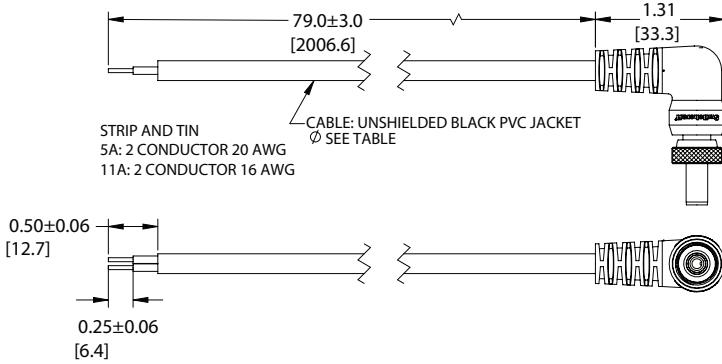

# 2-METER OFF-THE-SHELF DC POWER CABLES

## NEW PRODUCT BULLETIN 620

PART NUMBER	PLUG TYPE	DETAIL DRAWING	CURRENT RATING	SEAL RATING	PIN I.D.	CABLE DIAMETER	PLUG TIP COLOR	MATING JACK PART NUMBERS
CARA761KS07984	Right Angle	Figure 1	5 Amps	IP68	0.100	0.195	Black	L712AS, L712RAS, PCL712AS
CARAS761KS07984	Right Angle	Figure 1	5 Amps	IP68	0.080	0.195	White	L722AS, L722RAS, PCL722AS
CARAS10KS07984	Right Angle	Figure 2	11 Amps	IP68	0.080	0.204	Blue	RAPC10S, RAPC10PS, RASH10PS, RASH10S, RASM10PS, RASM10S, RASPC10PS, RASPC10S, RASSM10PS, RASSM10S, ST10U, RAPC10U
CARAS1007984	Right Angle	Figure 3	11 Amps	Unrated	0.080	0.204	Blue	RAPC10, RAPC10P, RASH10, RASH10P, RASM10, RASM10P, RASPC10, RASPC10P, RASSM10, RASSM10P
CA761KS07984	Straight	Figure 4	5 Amps	IP68	0.100	0.195	Black	L712AS, L712RAS, PCL712AS
CAS761KS07984	Straight	Figure 4	5 Amps	IP68	0.080	0.195	White	L722AS, L722RAS, PCL722AS
CAS10KS07984	Straight	Figure 5	11 Amps	IP68	0.080	0.204	Blue	RAPC10S, RAPC10PS, RASH10PS, RASH10S, RASM10PS, RASM10S, RASPC10PS, RASPC10S, RASSM10PS, RASSM10S, ST10U, RAPC10U
CAS1007984	Straight	Figure 6	11 Amps	Unrated	0.080	0.204	Blue	RAPC10, RAPC10P, RASH10, RASH10P, RASM10, RASM10P, RASPC10, RASPC10P, RASSM10, RASSM10P

WIRING TABLE

POWER PLUG	WIRE COLOR
Tip	Red
Sleeve	Black

RoHS Compliant

ALL DIMENSIONS ARE FOR REFERENCE ONLY. UNITS SHOWN: in[mm]