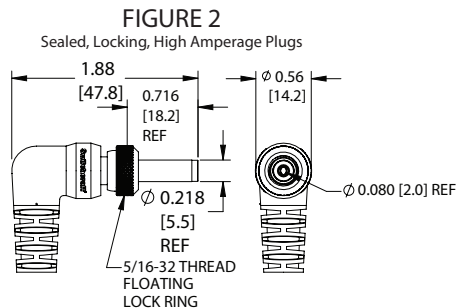

# 2-METER OFF-THE-SHELF DC POWER CABLES

## NEW PRODUCT BULLETIN 620

PART NUMBER	PLUG TYPE	DETAIL DRAWING	CURRENT RATING	SEAL RATING	PIN I.D.	CABLE DIAMETER	PLUG TIP COLOR	MATING JACK PART NUMBERS
CARA761KS07984	Right Angle	Figure 1	5 Amps	IP68	0.100	0.195	Black	L712AS, L712RAS, PCL712AS
CARAS761KS07984	Right Angle	Figure 1	5 Amps	IP68	0.080	0.195	White	L722AS, L722RAS, PCL722AS
CARAS10KS07984	Right Angle	Figure 2	11 Amps	IP68	0.080	0.204	Blue	RAPC10S, RAPC10PS, RASH10PS, RASH10S, RASM10PS, RASM10S, RASPC10PS, RASPC10S, RASSM10PS, RASSM10S, ST10U, RAPC10U
CARAS1007984	Right Angle	Figure 3	11 Amps	Unrated	0.080	0.204	Blue	RAPC10, RAPC10P, RASH10, RASH10P, RASM10, RASM10P, RASPC10, RASPC10P, RASSM10, RASSM10P
CA761KS07984	Straight	Figure 4	5 Amps	IP68	0.100	0.195	Black	L712AS, L712RAS, PCL712AS
CAS761KS07984	Straight	Figure 4	5 Amps	IP68	0.080	0.195	White	L722AS, L722RAS, PCL722AS
CAS10KS07984	Straight	Figure 5	11 Amps	IP68	0.080	0.204	Blue	RAPC10S, RAPC10PS, RASH10PS, RASH10S, RASM10PS, RASM10S, RASPC10PS, RASPC10S, RASSM10PS, RASSM10S, ST10U, RAPC10U
CAS1007984	Straight	Figure 6	11 Amps	Unrated	0.080	0.204	Blue	RAPC10, RAPC10P, RASH10, RASH10P, RASM10, RASM10P, RASPC10, RASPC10P, RASSM10, RASSM10P

WIRING TABLE

POWER PLUG	WIRE COLOR
Tip	Red
Sleeve	Black

RoHS Compliant

ALL DIMENSIONS ARE FOR REFERENCE ONLY. UNITS SHOWN: in[mm]