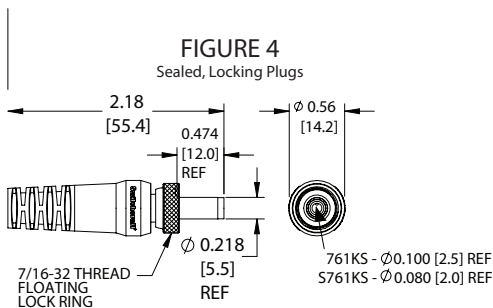

# 2-METER OFF-THE-SHELF DC POWER CABLES

## NEW PRODUCT BULLETIN 620

PART NUMBER	PLUG TYPE	DETAIL DRAWING	CURRENT RATING	SEAL RATING	PIN I.D.	CABLE DIAMETER	PLUG TIP COLOR	MATING JACK PART NUMBERS
CARA761KS07984	Right Angle	Figure 1	5 Amps	IP68	0.100	0.195	Black	L712AS, L712RAS, PCL712AS
CARAS761KS07984	Right Angle	Figure 1	5 Amps	IP68	0.080	0.195	White	L722AS, L722RAS, PCL722AS
CARAS10KS07984	Right Angle	Figure 2	11 Amps	IP68	0.080	0.204	Blue	RAPC10S, RAPC10PS, RASH10PS, RASH10S, RASM10PS, RASM10S, RASPC10PS, RASPC10S, RASSM10PS, RASSM10S, ST10U, RAPC10U
CARAS1007984	Right Angle	Figure 3	11 Amps	Unrated	0.080	0.204	Blue	RAPC10, RAPC10P, RASH10, RASH10P, RASM10, RASM10P, RASPC10, RASPC10P, RASSM10, RASSM10P
CA761KS07984	Straight	Figure 4	5 Amps	IP68	0.100	0.195	Black	L712AS, L712RAS, PCL712AS
CAS761KS07984	Straight	Figure 4	5 Amps	IP68	0.080	0.195	White	L722AS, L722RAS, PCL722AS
CAS10KS07984	Straight	Figure 5	11 Amps	IP68	0.080	0.204	Blue	RAPC10S, RAPC10PS, RASH10PS, RASH10S, RASM10PS, RASM10S, RASPC10PS, RASPC10S, RASSM10PS, RASSM10S, ST10U, RAPC10U
CAS1007984	Straight	Figure 6	11 Amps	Unrated	0.080	0.204	Blue	RAPC10, RAPC10P, RASH10, RASH10P, RASM10, RASM10P, RASPC10, RASPC10P, RASSM10, RASSM10P

WIRING TABLE

POWER PLUG	WIRE COLOR
Tip	Red
Sleeve	Black

RoHS Compliant

ALL DIMENSIONS ARE FOR REFERENCE ONLY. UNITS SHOWN: in[mm]