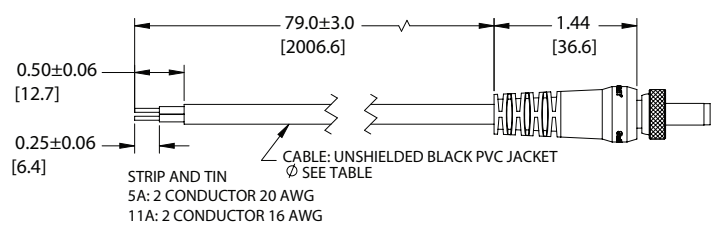

## NEW PRODUCT BULLETIN 620

PART NUMBER	PLUG TYPE	DETAIL DRAWING	CURRENT RATING	SEAL RATING	PIN I.D.	CABLE DIAMETER	PLUG TIP COLOR	MATING JACK PART NUMBERS
CARA761KS07984	Right Angle	Figure 1	5 Amps	IP68	0.100	0.195	Black	L712AS, L712RAS, PCL712AS
CARAS761KS07984	Right Angle	Figure 1	5 Amps	IP68	0.080	0.195	White	L722AS, L722RAS, PCL722AS
CARAS10KS07984	Right Angle	Figure 2	11 Amps	IP68	0.080	0.204	Blue	RAPC10S, RAPC10PS, RASH10PS, RASH10S, RASM10PS, RASM10S, RASPC10PS, RASPC10S, RASSM10PS, RASSM10S, ST10U, RAPC10U
CARAS1007984	Right Angle	Figure 3	11 Amps	Unrated	0.080	0.204	Blue	RAPC10, RAPC10P, RASH10, RASH10P, RASM10, RASM10P, RASPC10, RASPC10P, RASSM10, RASSM10P
CA761KS07984	Straight	Figure 4	5 Amps	IP68	0.100	0.195	Black	L712AS, L712RAS, PCL712AS
CAS761KS07984	Straight	Figure 4	5 Amps	IP68	0.080	0.195	White	L722AS, L722RAS, PCL722AS
CAS10KS07984	Straight	Figure 5	11 Amps	IP68	0.080	0.204	Blue	RAPC10S, RAPC10PS, RASH10PS, RASH10S, RASM10PS, RASM10S, RASPC10PS, RASPC10S, RASSM10PS, RASSM10S, ST10U, RAPC10U
CAS1007984	Straight	Figure 6	11 Amps	Unrated	0.080	0.204	Blue	RAPC10, RAPC10P, RASH10, RASH10P, RASM10, RASM10P, RASPC10, RASPC10P, RASSM10, RASSM10P

WIRING TABLE

POWER PLUG	WIRE COLOR
Tip	Red
Sleeve	Black

RoHS Compliant

ALL DIMENSIONS ARE FOR REFERENCE ONLY. UNITS SHOWN: in[mm]