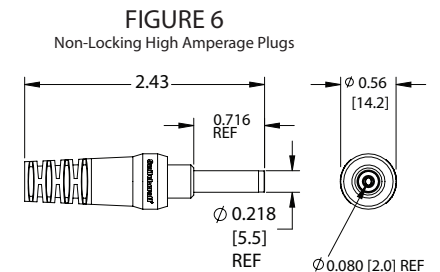

# 2-METER OFF-THE-SHELF DC POWER CABLES

## NEW PRODUCT BULLETIN 620

PART NUMBER	PLUG TYPE	DETAIL DRAWING	CURRENT RATING	SEAL RATING	PIN I.D.	CABLE DIAMETER	PLUG TIP COLOR	MATING JACK PART NUMBERS
CARA761KS07984	Right Angle	Figure 1	5 Amps	IP68	0.100	0.195	Black	L712AS, L712RAS, PCL712AS
CARAS761KS07984	Right Angle	Figure 1	5 Amps	IP68	0.080	0.195	White	L722AS, L722RAS, PCL722AS
CARAS10KS07984	Right Angle	Figure 2	11 Amps	IP68	0.080	0.204	Blue	RAPC10S, RAPC10PS, RASH10PS, RASH10S, RASM10PS, RASM10S, RASPC10PS, RASPC10S, RASSM10PS, RASSM10S, ST10U, RAPC10U
CARAS1007984	Right Angle	Figure 3	11 Amps	Unrated	0.080	0.204	Blue	RAPC10, RAPC10P, RASH10, RASH10P, RASM10, RASM10P, RASPC10, RASPC10P, RASSM10, RASSM10P
CA761KS07984	Straight	Figure 4	5 Amps	IP68	0.100	0.195	Black	L712AS, L712RAS, PCL712AS
CAS761KS07984	Straight	Figure 4	5 Amps	IP68	0.080	0.195	White	L722AS, L722RAS, PCL722AS
CAS10KS07984	Straight	Figure 5	11 Amps	IP68	0.080	0.204	Blue	RAPC10S, RAPC10PS, RASH10PS, RASH10S, RASM10PS, RASM10S, RASPC10PS, RASPC10S, RASSM10PS, RASSM10S, ST10U, RAPC10U
CAS1007984	Straight	Figure 6	11 Amps	Unrated	0.080	0.204	Blue	RAPC10, RAPC10P, RASH10, RASH10P, RASM10, RASM10P, RASPC10, RASPC10P, RASSM10, RASSM10P

WIRING TABLE

POWER PLUG	WIRE COLOR
Tip	Red
Sleeve	Black

RoHS Compliant

ALL DIMENSIONS ARE FOR REFERENCE ONLY. UNITS SHOWN: in[mm]