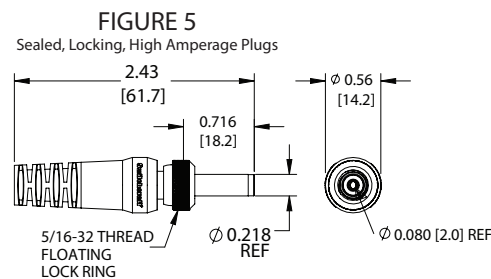

# 2-METER OFF-THE-SHELF DC POWER CABLES

## NEW PRODUCT BULLETIN 620

PART NUMBER	PLUG TYPE	DETAIL DRAWING	CURRENT RATING	SEAL RATING	PIN I.D.	CABLE DIAMETER	PLUG TIP COLOR	MATING JACK PART NUMBERS
CARA761KS07984	Right Angle	Figure 1	5 Amps	IP68	0.100	0.195	Black	L712AS, L712RAS, PCL712AS
CARAS761KS07984	Right Angle	Figure 1	5 Amps	IP68	0.080	0.195	White	L722AS, L722RAS, PCL722AS
CARAS10KS07984	Right Angle	Figure 2	11 Amps	IP68	0.080	0.204	Blue	RAPC10S, RAPC10PS, RASH10PS, RASH10S, RASM10PS, RASM10S, RASPC10PS, RASPC10S, RASSM10PS, RASSM10S, ST10U, RAPC10U
CARAS1007984	Right Angle	Figure 3	11 Amps	Unrated	0.080	0.204	Blue	RAPC10, RAPC10P, RASH10, RASH10P, RASM10, RASM10P, RASPC10, RASPC10P, RASSM10, RASSM10P
CA761KS07984	Straight	Figure 4	5 Amps	IP68	0.100	0.195	Black	L712AS, L712RAS, PCL712AS
CAS761KS07984	Straight	Figure 4	5 Amps	IP68	0.080	0.195	White	L722AS, L722RAS, PCL722AS
CAS10KS07984	Straight	Figure 5	11 Amps	IP68	0.080	0.204	Blue	RAPC10S, RAPC10PS, RASH10PS, RASH10S, RASM10PS, RASM10S, RASPC10PS, RASPC10S, RASSM10PS, RASSM10S, ST10U, RAPC10U
CAS1007984	Straight	Figure 6	11 Amps	Unrated	0.080	0.204	Blue	RAPC10, RAPC10P, RASH10, RASH10P, RASM10, RASM10P, RASPC10, RASPC10P, RASSM10, RASSM10P

WIRING TABLE

POWER PLUG	WIRE COLOR
Tip	Red
Sleeve	Black

RoHS Compliant

ALL DIMENSIONS ARE FOR REFERENCE ONLY. UNITS SHOWN: in[mm]