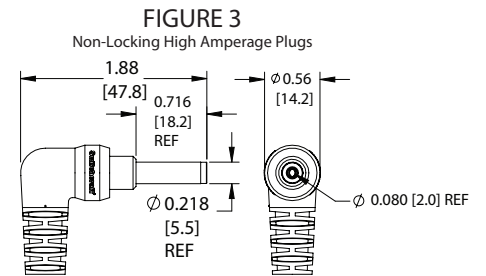

# 2-METER OFF-THE-SHELF DC POWER CABLES

## NEW PRODUCT BULLETIN 620

PART NUMBER	PLUG TYPE	DETAIL DRAWING	CURRENT RATING	SEAL RATING	PIN I.D.	CABLE DIAMETER	PLUG TIP COLOR	MATING JACK PART NUMBERS
CARA761KS07984	Right Angle	Figure 1	5 Amps	IP68	0.100	0.195	Black	L712AS, L712RAS, PCL712AS
CARAS761KS07984	Right Angle	Figure 1	5 Amps	IP68	0.080	0.195	White	L722AS, L722RAS, PCL722AS
CARAS10KS07984	Right Angle	Figure 2	11 Amps	IP68	0.080	0.204	Blue	RAPC10S, RAPC10PS, RASH10PS, RASH10S, RASM10PS, RASM10S, RASPC10PS, RASPC10S, RASSM10PS, RASSM10S, ST10U, RAPC10U
CARAS1007984	Right Angle	Figure 3	11 Amps	Unrated	0.080	0.204	Blue	RAPC10, RAPC10P, RASH10, RASH10P, RASM10, RASM10P, RASPC10, RASPC10P, RASSM10, RASSM10P
CA761KS07984	Straight	Figure 4	5 Amps	IP68	0.100	0.195	Black	L712AS, L712RAS, PCL712AS
CAS761KS07984	Straight	Figure 4	5 Amps	IP68	0.080	0.195	White	L722AS, L722RAS, PCL722AS
CAS10KS07984	Straight	Figure 5	11 Amps	IP68	0.080	0.204	Blue	RAPC10S, RAPC10PS, RASH10PS, RASH10S, RASM10PS, RASM10S, RASPC10PS, RASPC10S, RASSM10PS, RASSM10S, ST10U, RAPC10U
CAS1007984	Straight	Figure 6	11 Amps	Unrated	0.080	0.204	Blue	RAPC10, RAPC10P, RASH10, RASH10P, RASM10, RASM10P, RASPC10, RASPC10P, RASSM10, RASSM10P

WIRING TABLE

POWER PLUG	WIRE COLOR
Tip	Red
Sleeve	Black

RoHS Compliant

ALL DIMENSIONS ARE FOR REFERENCE ONLY. UNITS SHOWN: in[mm]